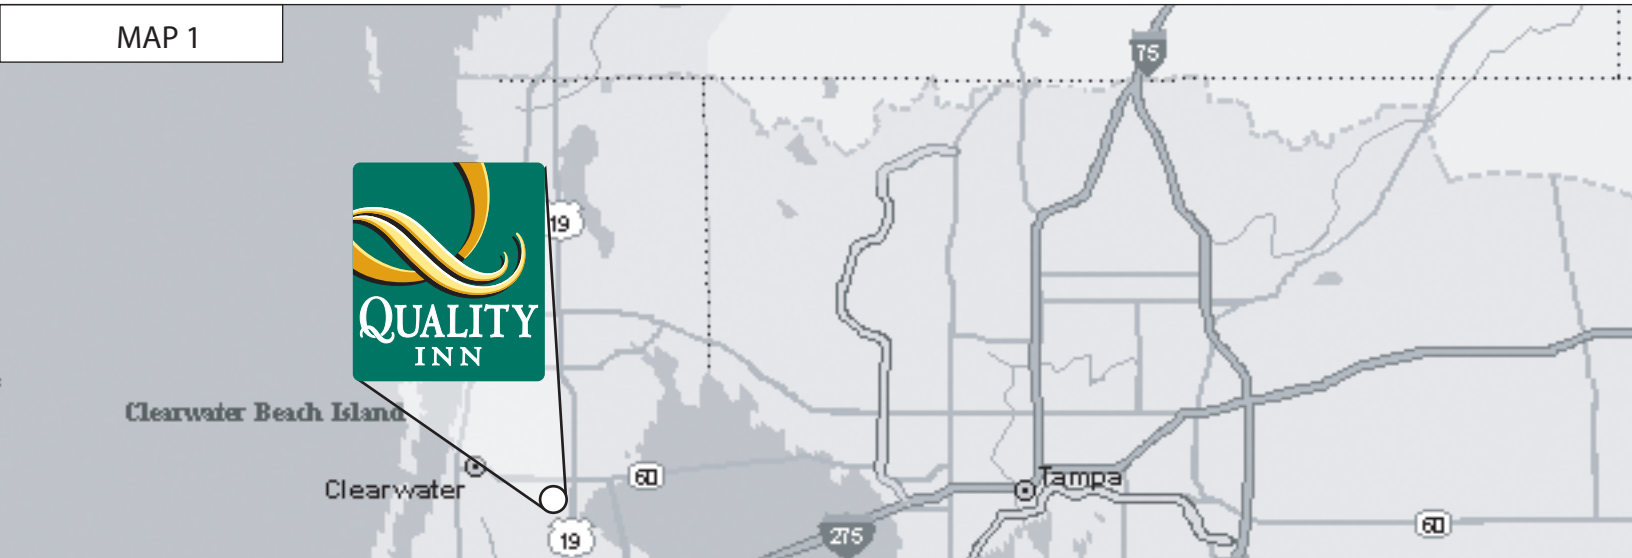

NORTH from I-75 to QUALITY INN CLEARWATER CENTRAL

STREET DIRECTIONS

MAP 1

- Take I-75 S. to I-275 S.
- From I-275 S. follow the signs to Tampa Airport / RT. 60 W. Clearwater
- Follow RT. 60 W. across the Courtney Campbell Causeway into Clearwater

MAP 2

- Continue on RT. 60 W. for approx. four (4) miles until the second overpass.
- Make a LEFT turn onto the on ramp of RT. 19.
- Stay in the right hand lane and continue to the STOP SIGN.
- Proceed one (1) block straight ahead. We are on your right.

MAP 1

MAP 2